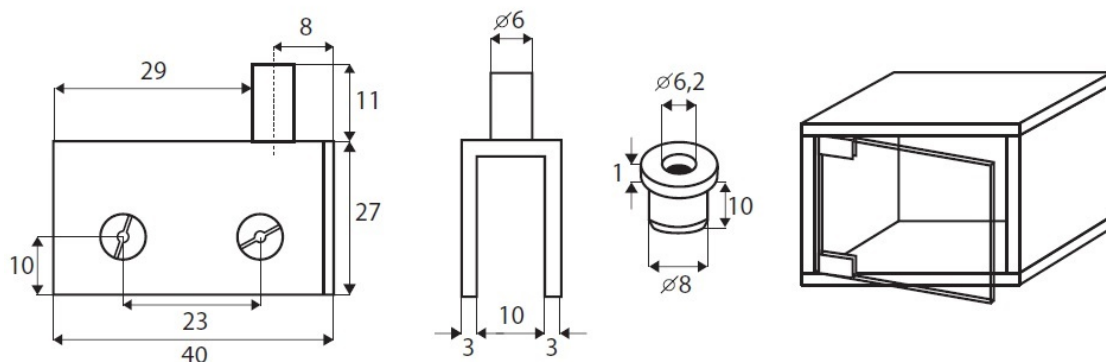

PRODUCT SHEET

Description:

Glass Pivot Hinge 40x27x3mm 4-8mm Glass, Black Finish, Max Door Weight Per Pair 8 Kg, Max Door Size 500 x 800mm

Item number:

15.06.074-0

Units	Box	Carton	HS Code	Barcode
Pair	1	50	8302100090	 5704866493819

SISO A/S

Mileparken 11
DK-2740 Skovlunde
Denmark
VAT: DK 24786013

Phone +45 45 830 900

www.siso.dk
siso@siso.dk

Danske Bank
Nytorv Branch
Copenhagen
SWIFT: DABADKKK

Account no.
4180 3112 112936
IBAN Account
DK7230003112112936